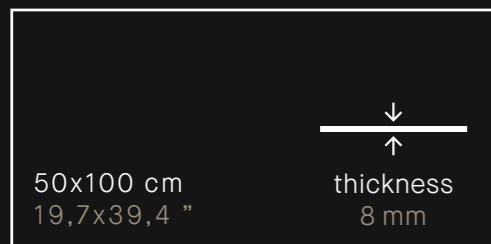

Iron Oxide SP - 100x180 R D.Iron Oxide SP - 30x50 R

□ Iron Oxide SP - 100x100 R □ Iron Oxide SP - 24x100 R

□ Iron Oxide SP - 50x100 R

finishes acabados

formats formatos

colours colores

technical info.

info. técnica