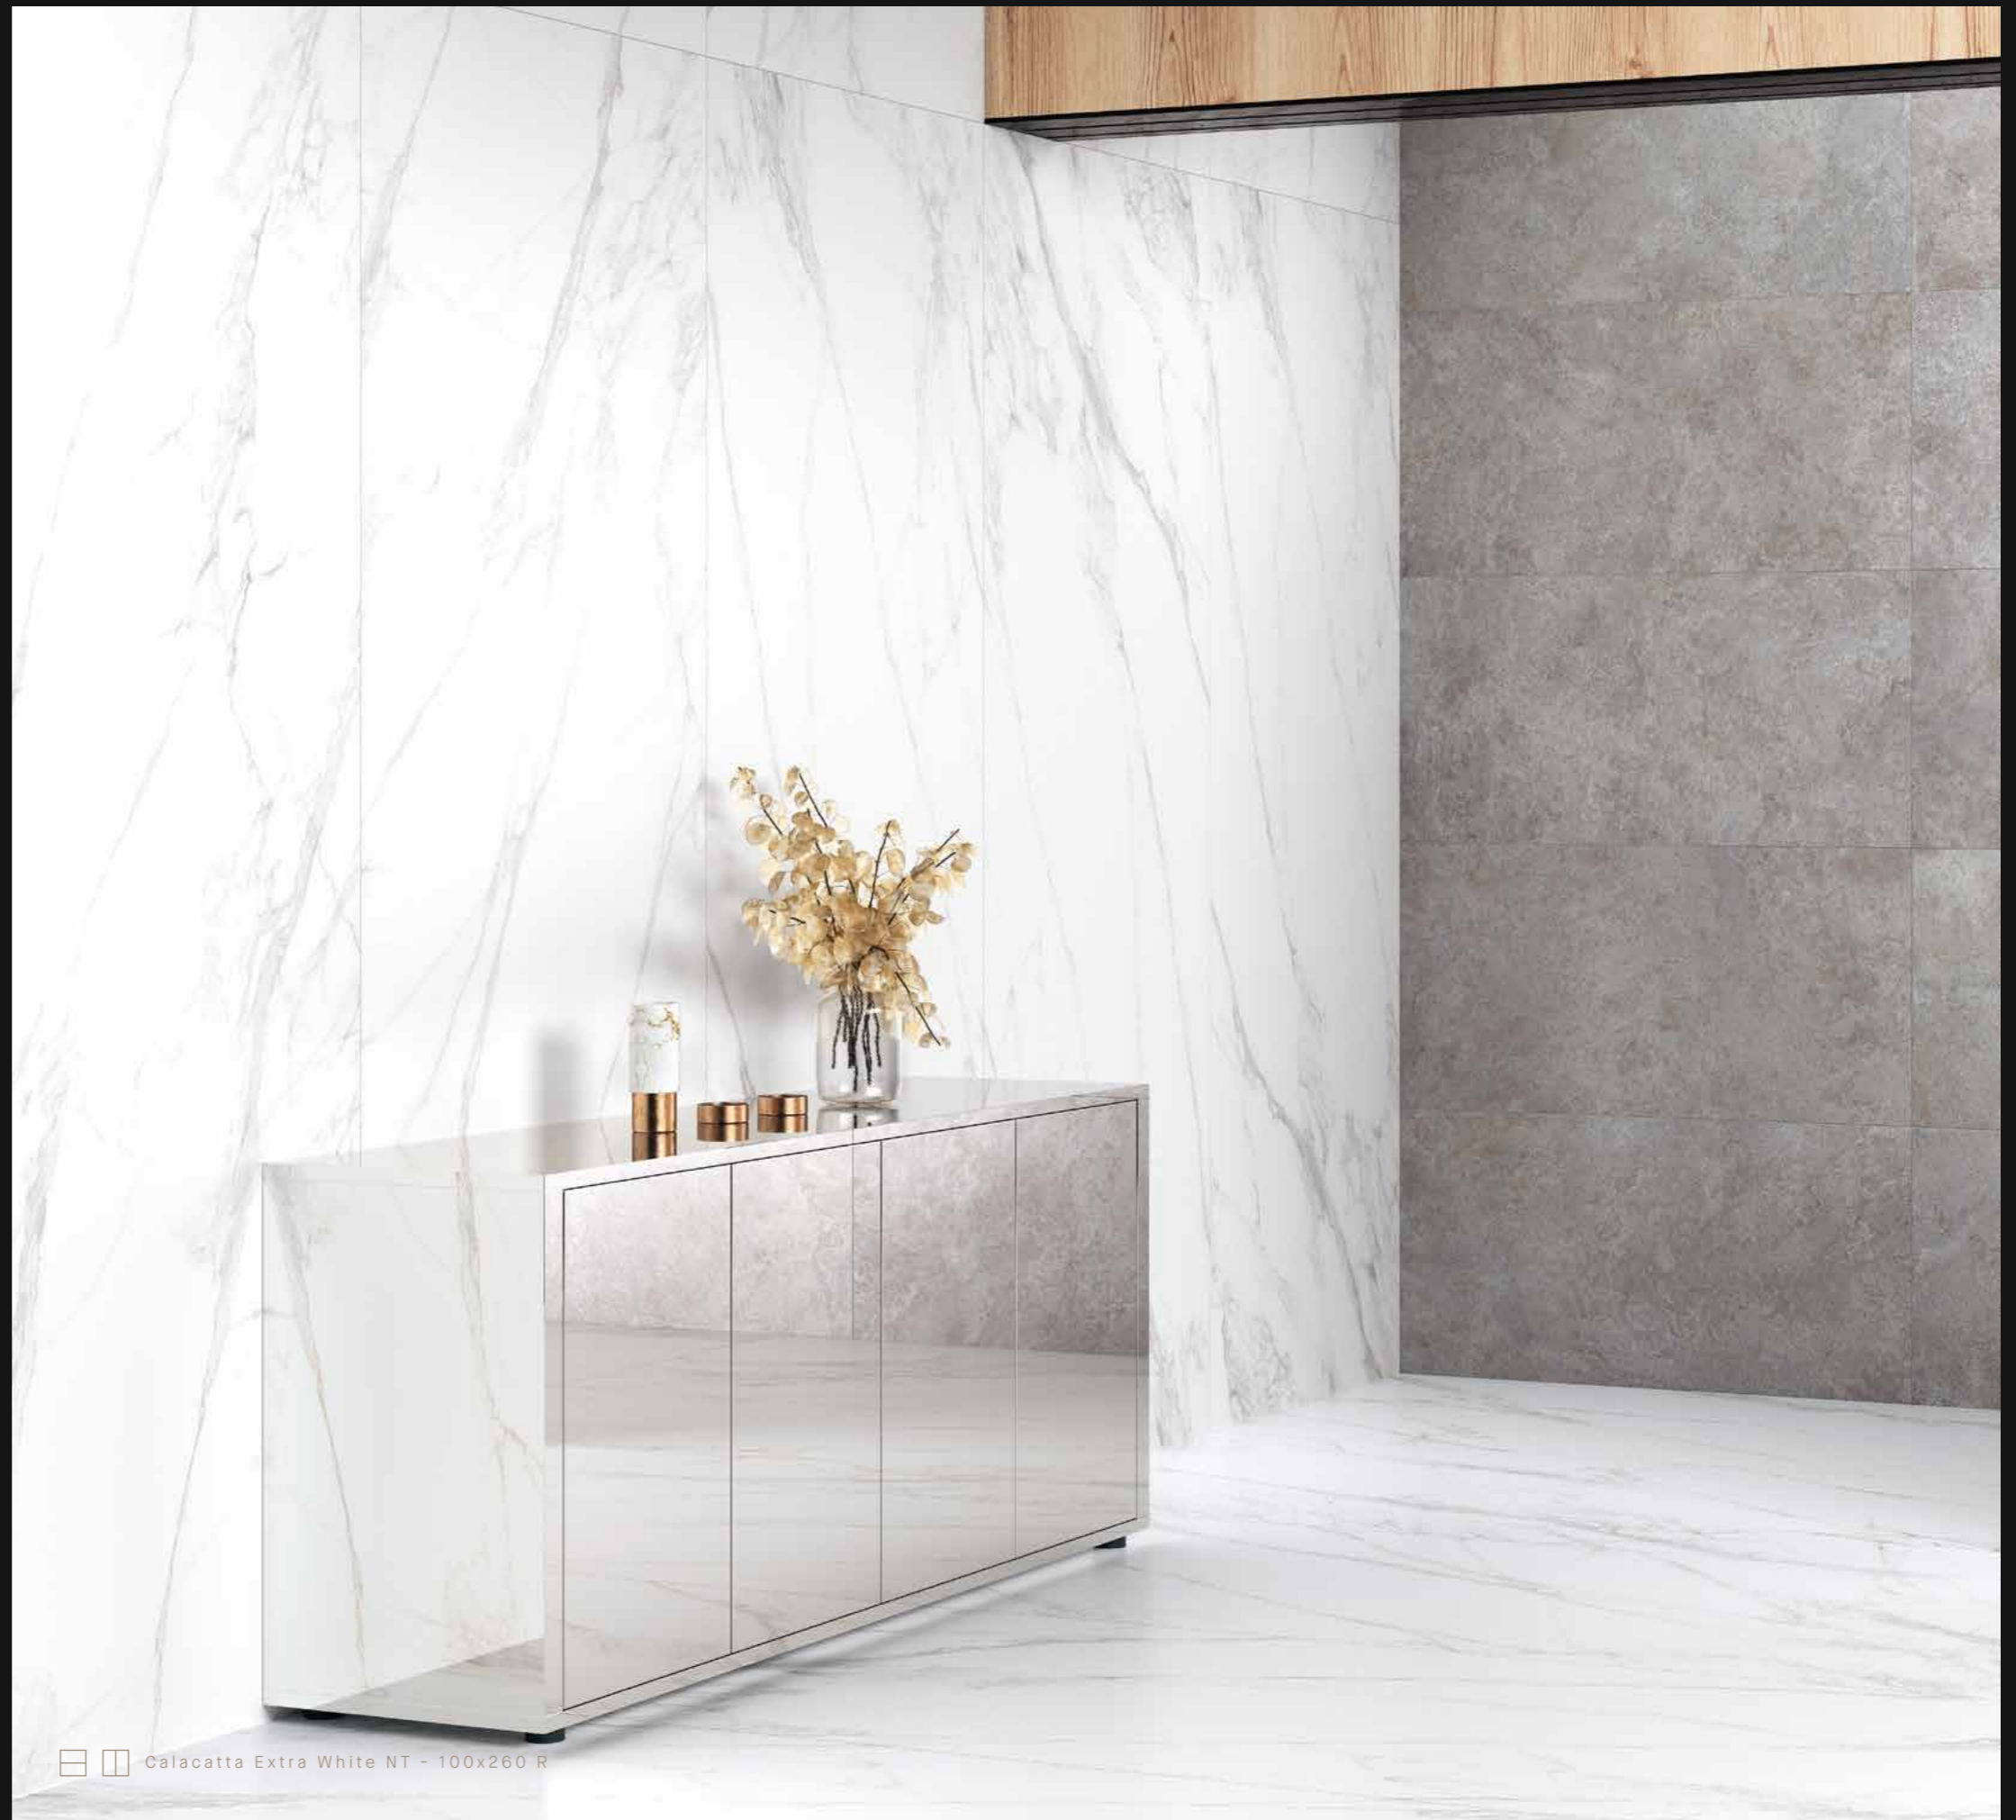

Developed using MUSEUM's cutting-edge 4D TECH technology, the CALACATTA 4D collection stands out for its ultra-white background and exclusive pattern, inspired by Calacatta marble. The field tiles come 100x260cm in a Premium Polished or Natural finish, in a choice of two colours: Extra White and Extra Gold. There is also a bookmatch model, as an accompanying decorative feature. And it is also available in the Extra White color in 180x100cm and 100x100 cm formats, both in Natural and Premium Polished finish.

Desarrollada con la última tecnología MUSEUM 4D TECH, la colección CALACATTA 4D destaca por su base extra blanca y su exclusiva gráfica inspirada en el mármol Calacatta. Su base se encuentra disponible 100x260cm en acabado Pulido premium y Natural, en dos versiones de color: Extra White y Extra Gold, además de ir acompañada con su correspondiente 'book match' como elemento decorativo. Y también está disponible en el color Extra White en formatos 180x100cm y 100x100 cm, tanto en Natural como en acabado Premium Polished.

Calacatta Extra White NT - 100x260 R