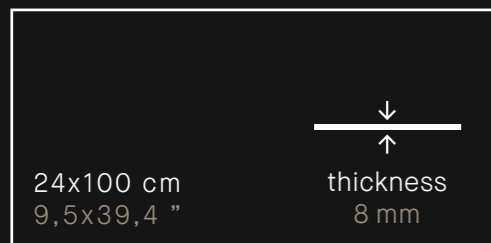

Iron Oxide SP - 100x180 R D.Iron Oxide SP - 30x50 R

□ Iron Oxide SP - 100x100 R □ Iron Oxide SP - 24x100 R

□ Iron Oxide SP - 50x100 R

finishes acabados

formats formatos

colours colores

technical info.

info. técnica