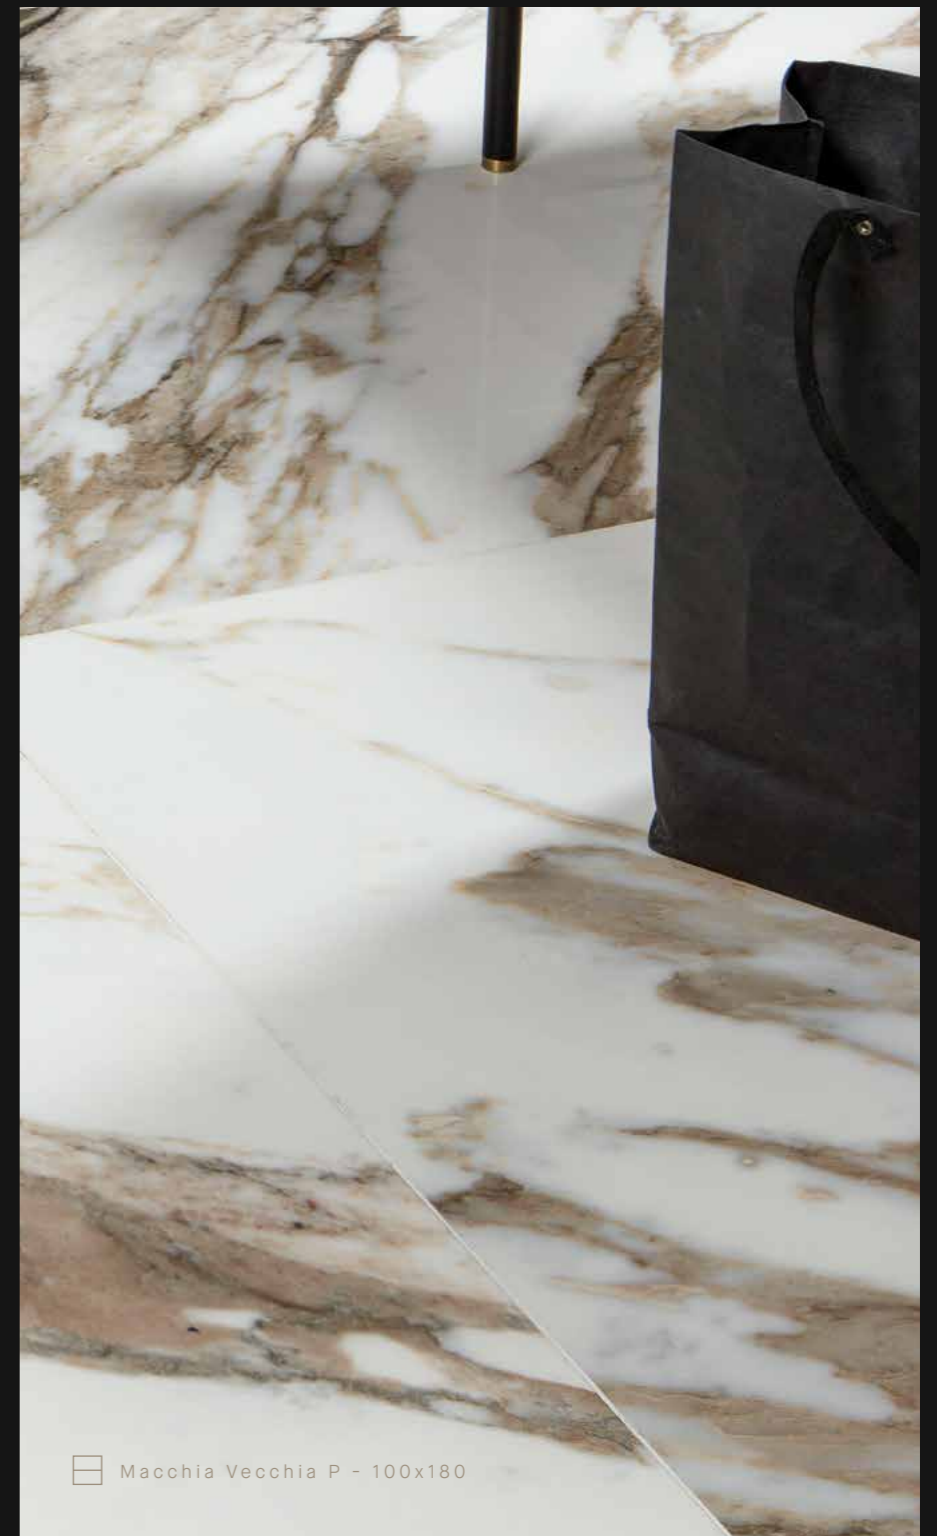

Macchia Vecchia P - 100x180