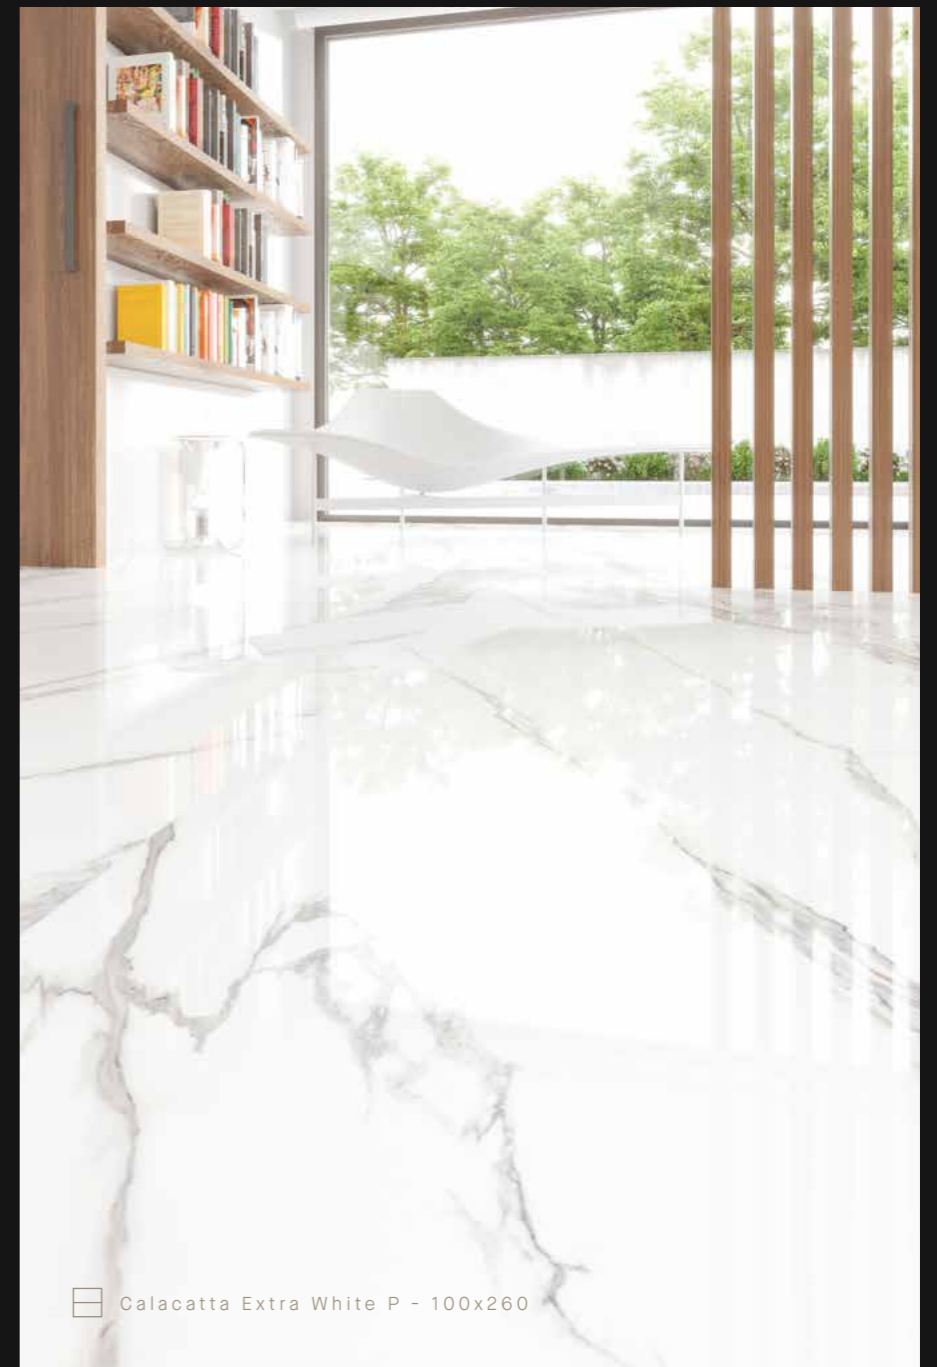

☐ Calacatta Extra White P - 100x260