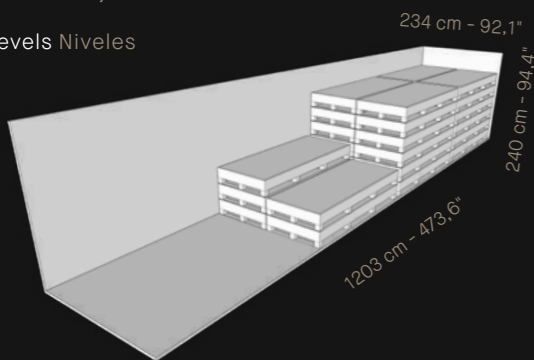

40' CONT.

29 Crates Cajones

6 Levels Niveles