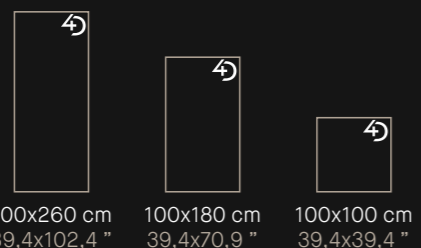

Calacatta Extra White NT - 100x260 R

Calacatta Extra White P - 100x260

Calacatta Extra White P - 100x180

↓
↑
thickness
6 mm

100x260 cm
39,4x102,4"

↓
↑
thickness
8 mm

100x180 cm
39,4x70,9"

↓
↑
thickness
8 mm

100x100 cm
39,4x39,4"

finishes acabados

formats formatos

colours colores

technical info.

info. técnica

Porcelain

100x260 cm
39,4x102,4 "

100x180 cm
39,4x70,9 "

100x100 cm
39,4x39,4 "

Thickness		6 mm	8 mm	8 mm
Patterns		5	10	10
Shade variation		V1	V1	V2
EXTRA WHITE	Premium Polished (P)	27848 M87	24203 M76	24206 M70
	Natural (NT)	28715 M95	23211 M75	23977 M69
EXTRA GOLD	Premium Polished (P)	27942 M87	-	-
	Natural (NT)	28716 M95	-	-

Book Match option 1

200 cm 78,7 "

Book Match option 2

200 cm 78,7 "

Book Match option 3

200 cm 78,7 "

Book Match option 4

200 cm 78,7 "