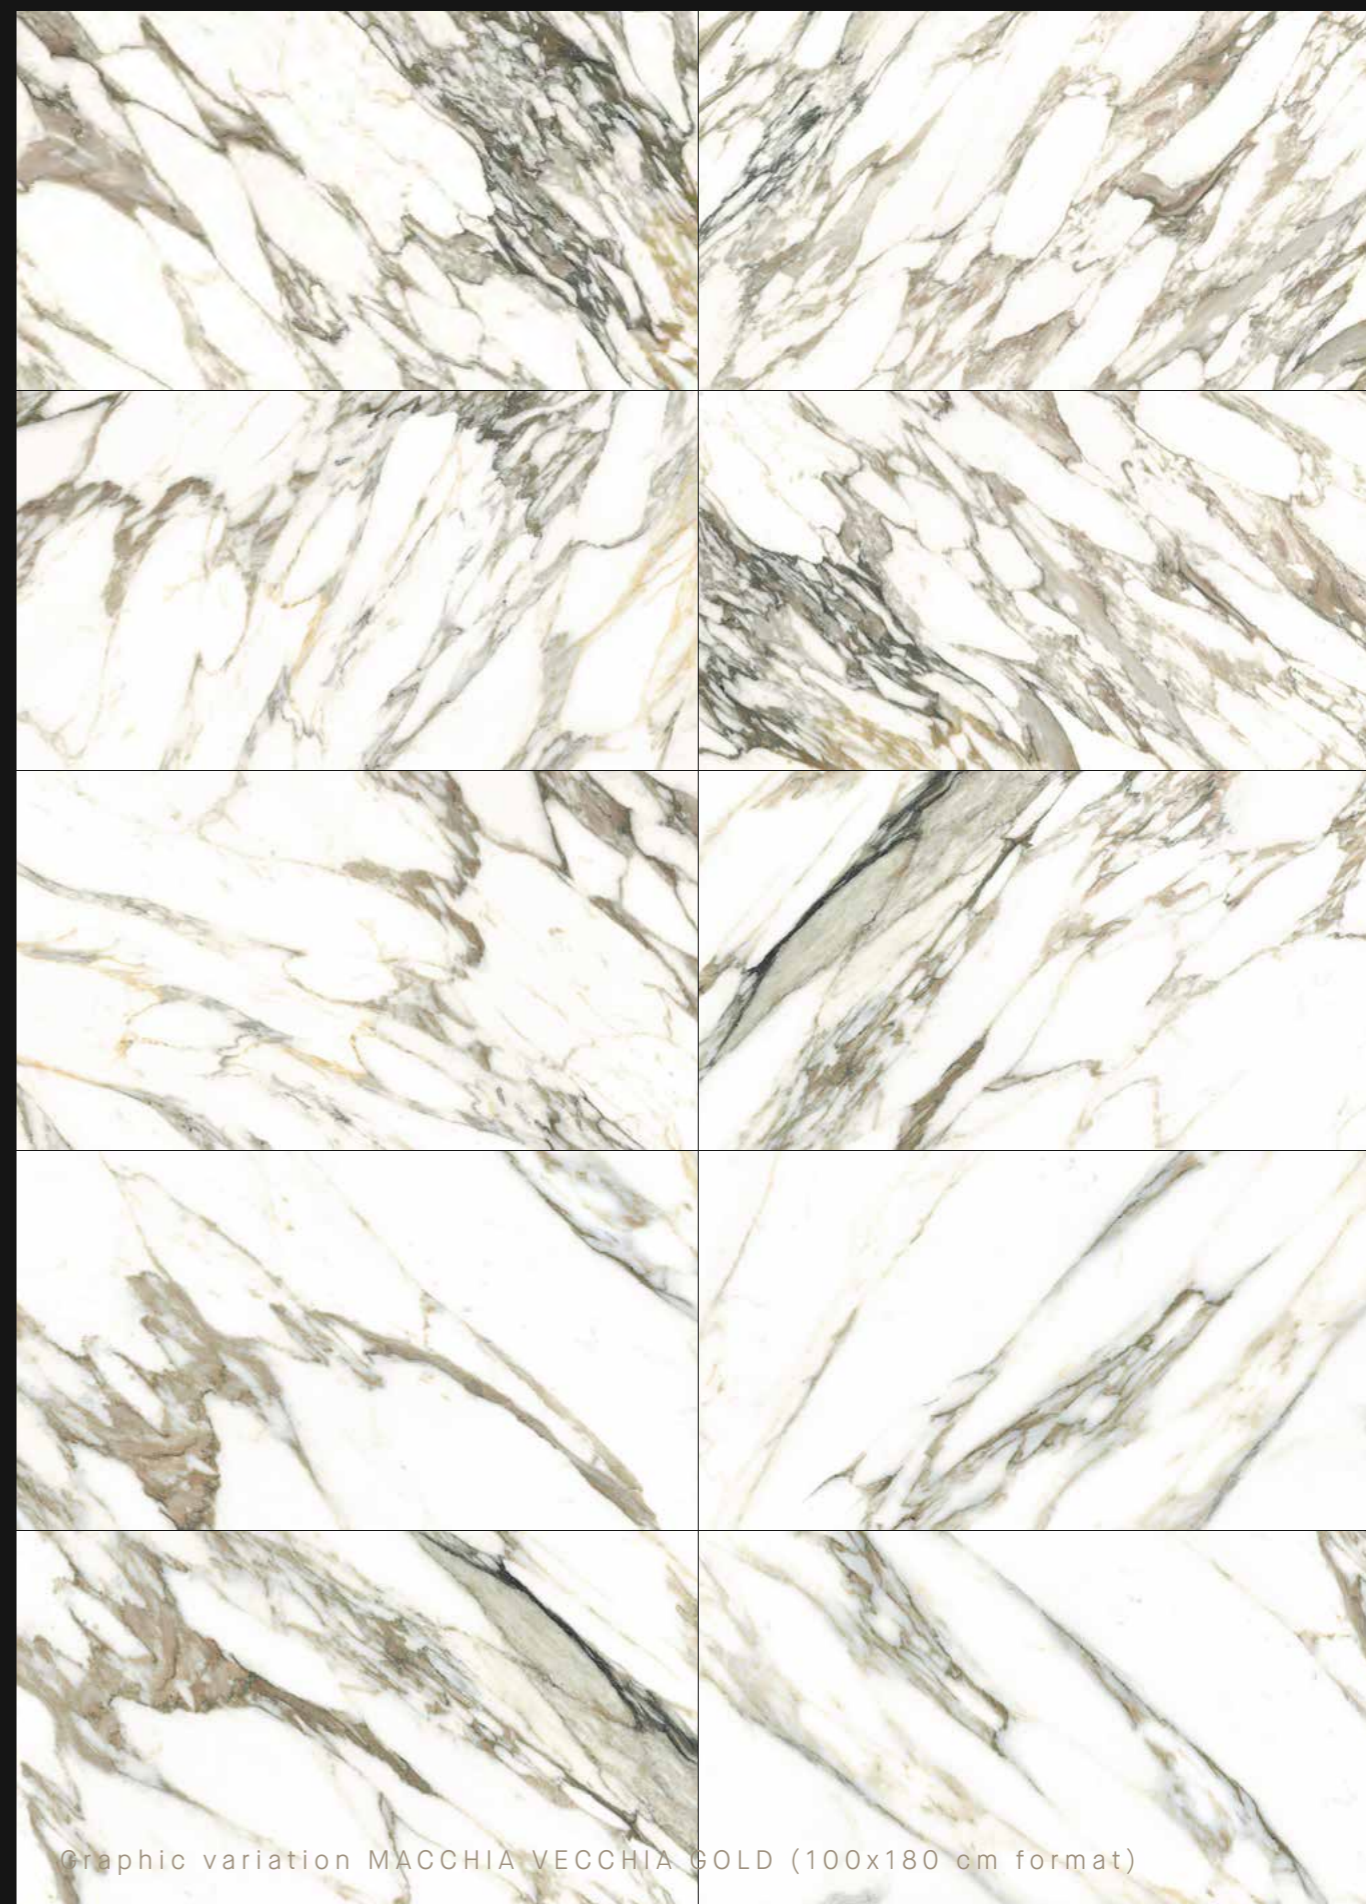

Porcelain

100x180 cm
39,4x70,9 "

Thickness	8 mm	
Patterns	10	
Shade variation	V2	
 GOLD	Premium Polished (P)	25914 M76
	Natural (NT)	25918 M75

Graphic variation MACCHIA VECCHIA GOLD (100x180 cm format)

mainstone