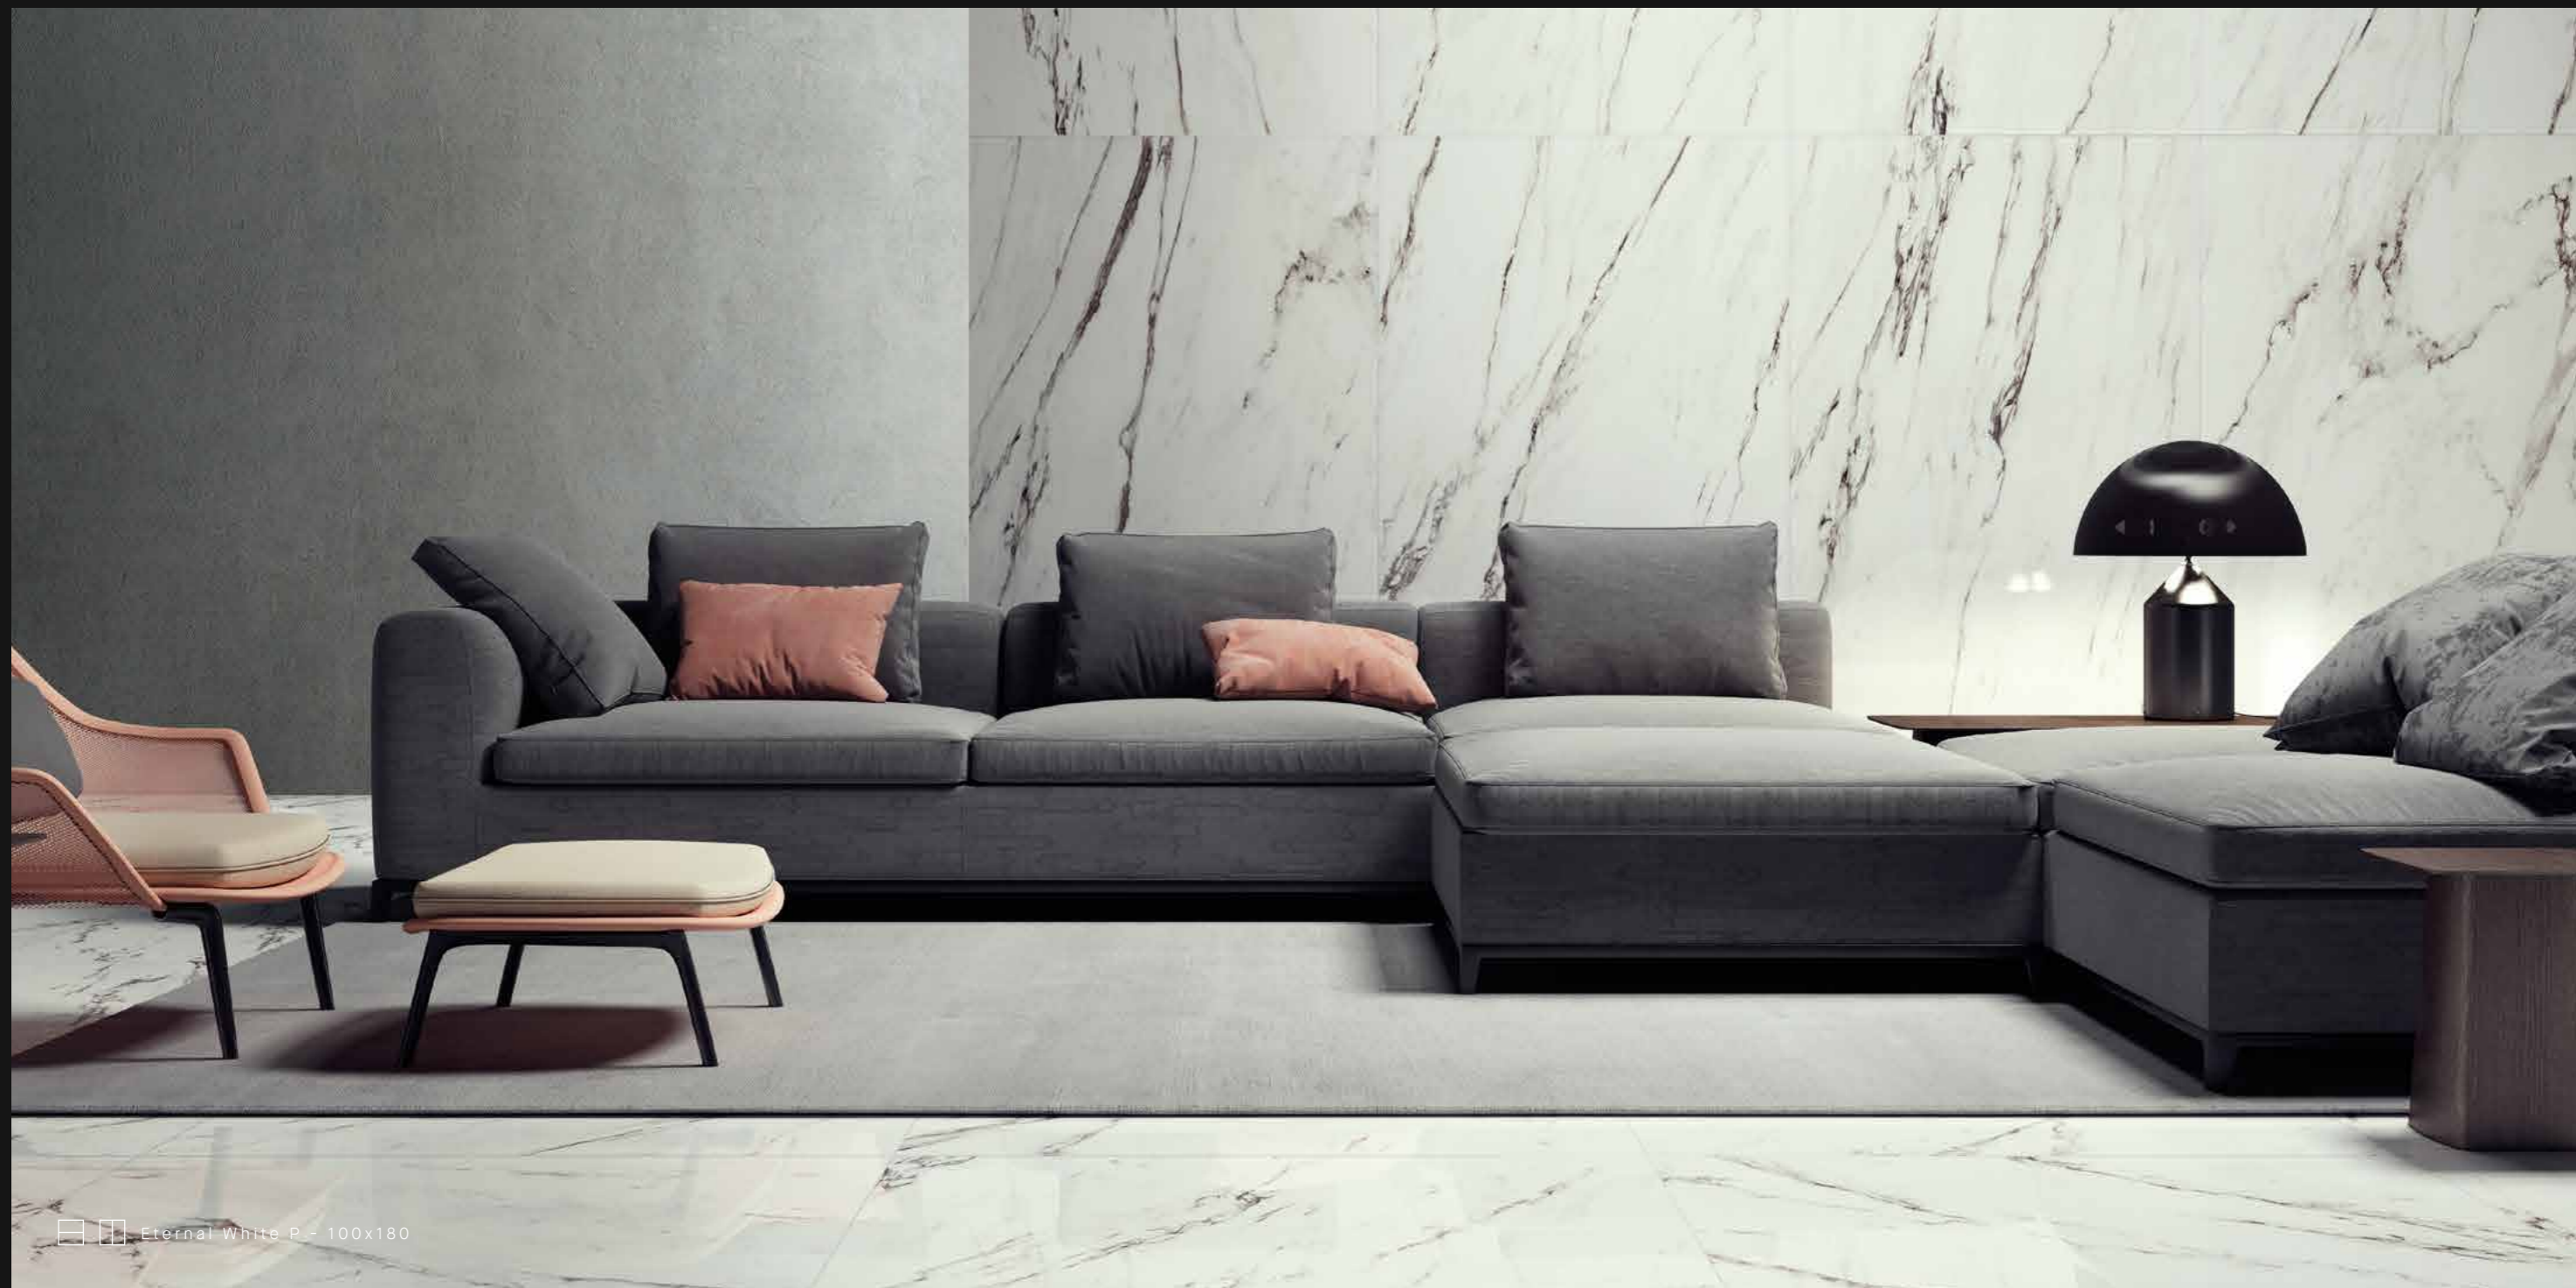

Graphic variation DREAMY MOCHA (100x180 cm format)

eternal 4D

This special collection emulates Carrara marble in a new 100x180 cm format, manufactured using cutting-edge MUSEUM 4D technology. The longitudinal black veins that run across these porcelain tiles lend them a unique elegance. A collection with a timeless appeal in a Natural or Premium Polished finish, able to infuse settings of all kinds with chic sophistication.