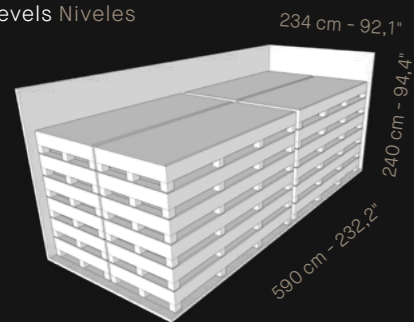

20' CONT.

24 Crates Cajones

6 Levels Niveles