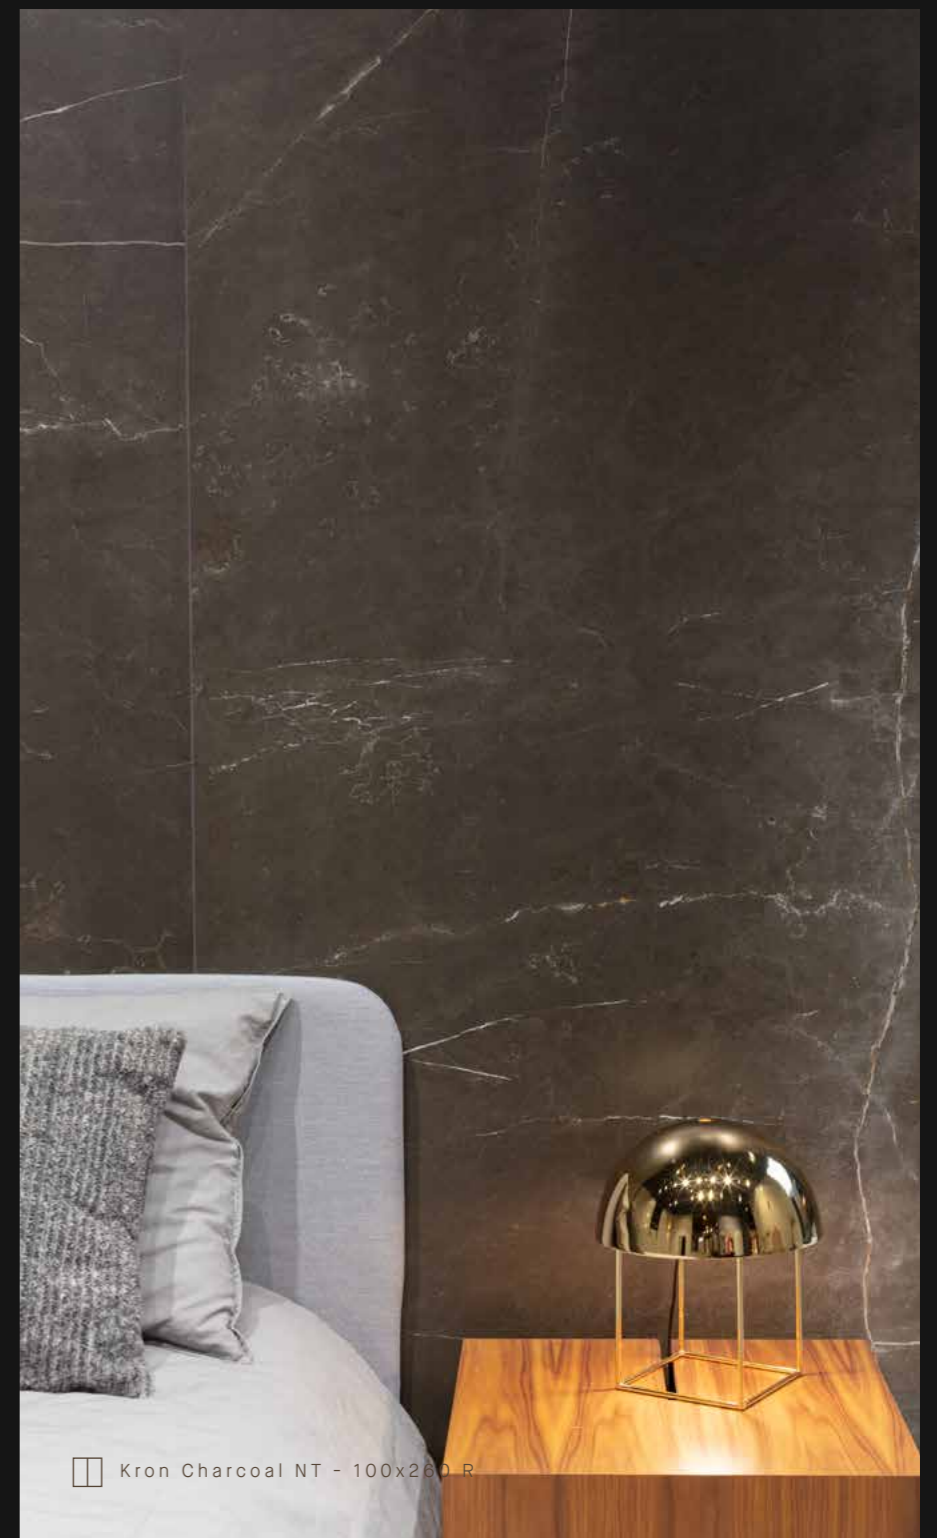

□ Kron Charcoal NT - 100x260 R