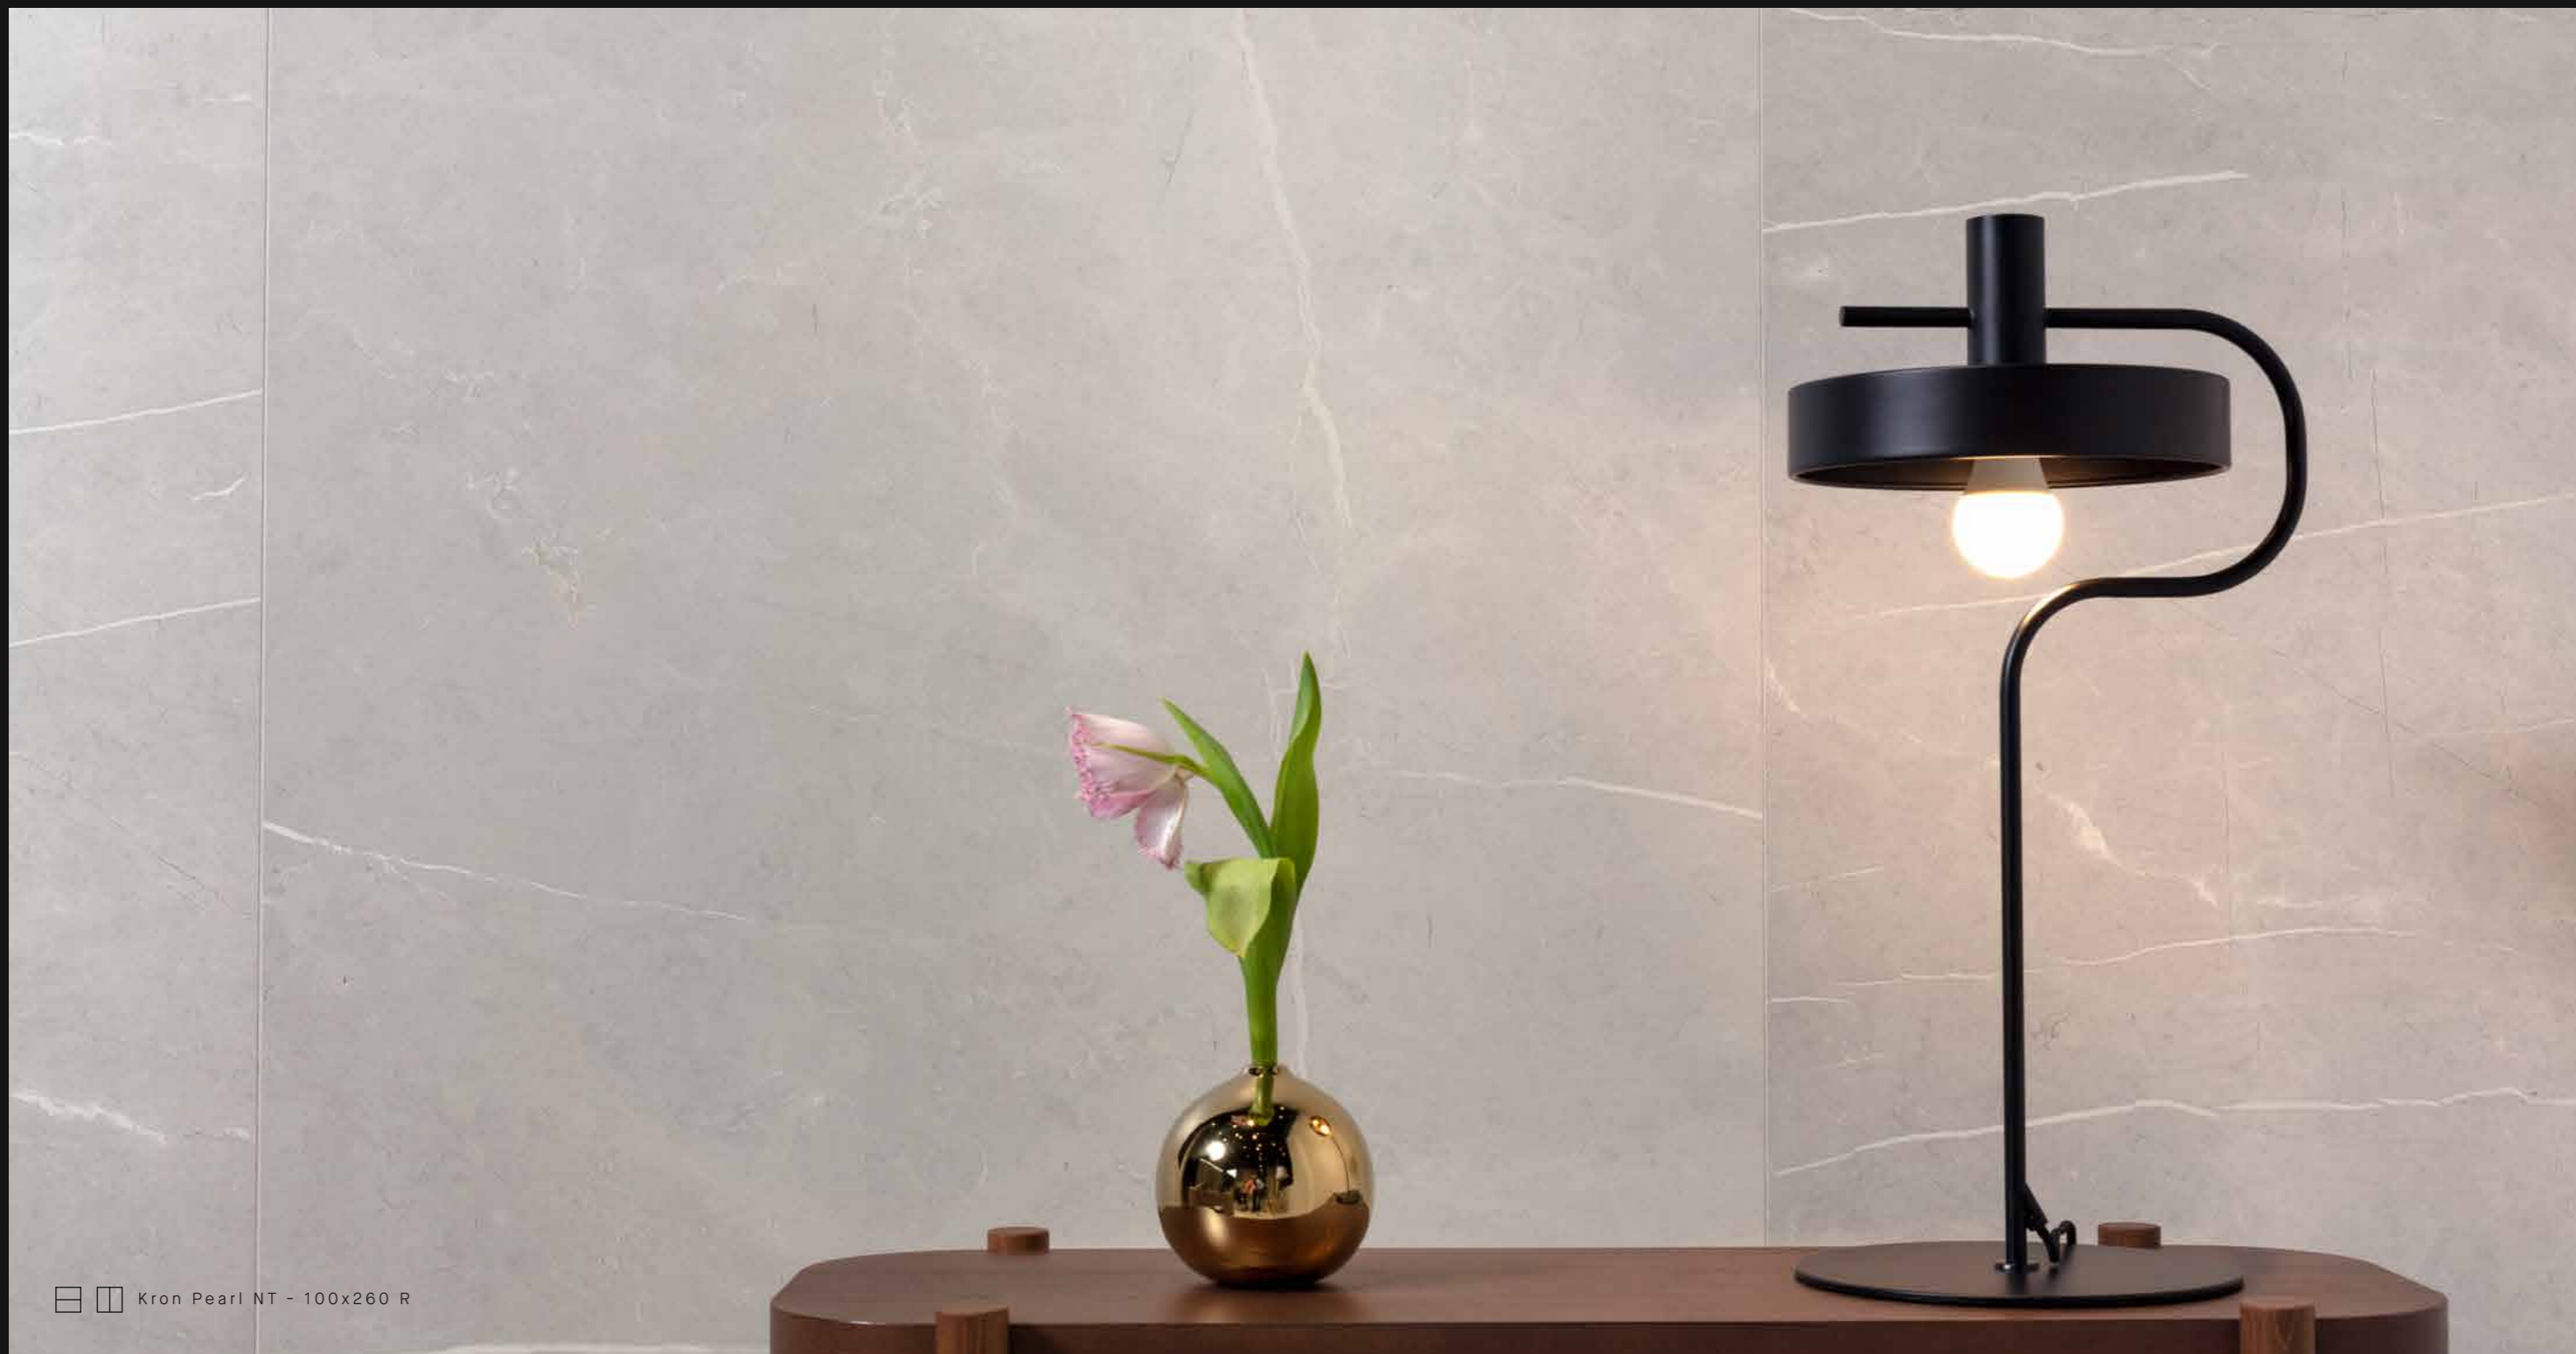

Graphic variation IRON DENIM (100x180 cm format)

kron 4D

☐ ☐ Kron Pearl NT - 100x260 R

KRON 4D is inspired by an exquisite natural stone, with a neutral background whose crisscrossing fine white veins guarantee a unique stylish elegance. The collection comes in a choice of three different shades of grey: Pearl —the palest— and Gray —the mid tone— are both perfect for creating restful settings; plus a darker option, Charcoal, for surfaces with added personality. The collection comes in a 100x260 cm format in a Natural finish.