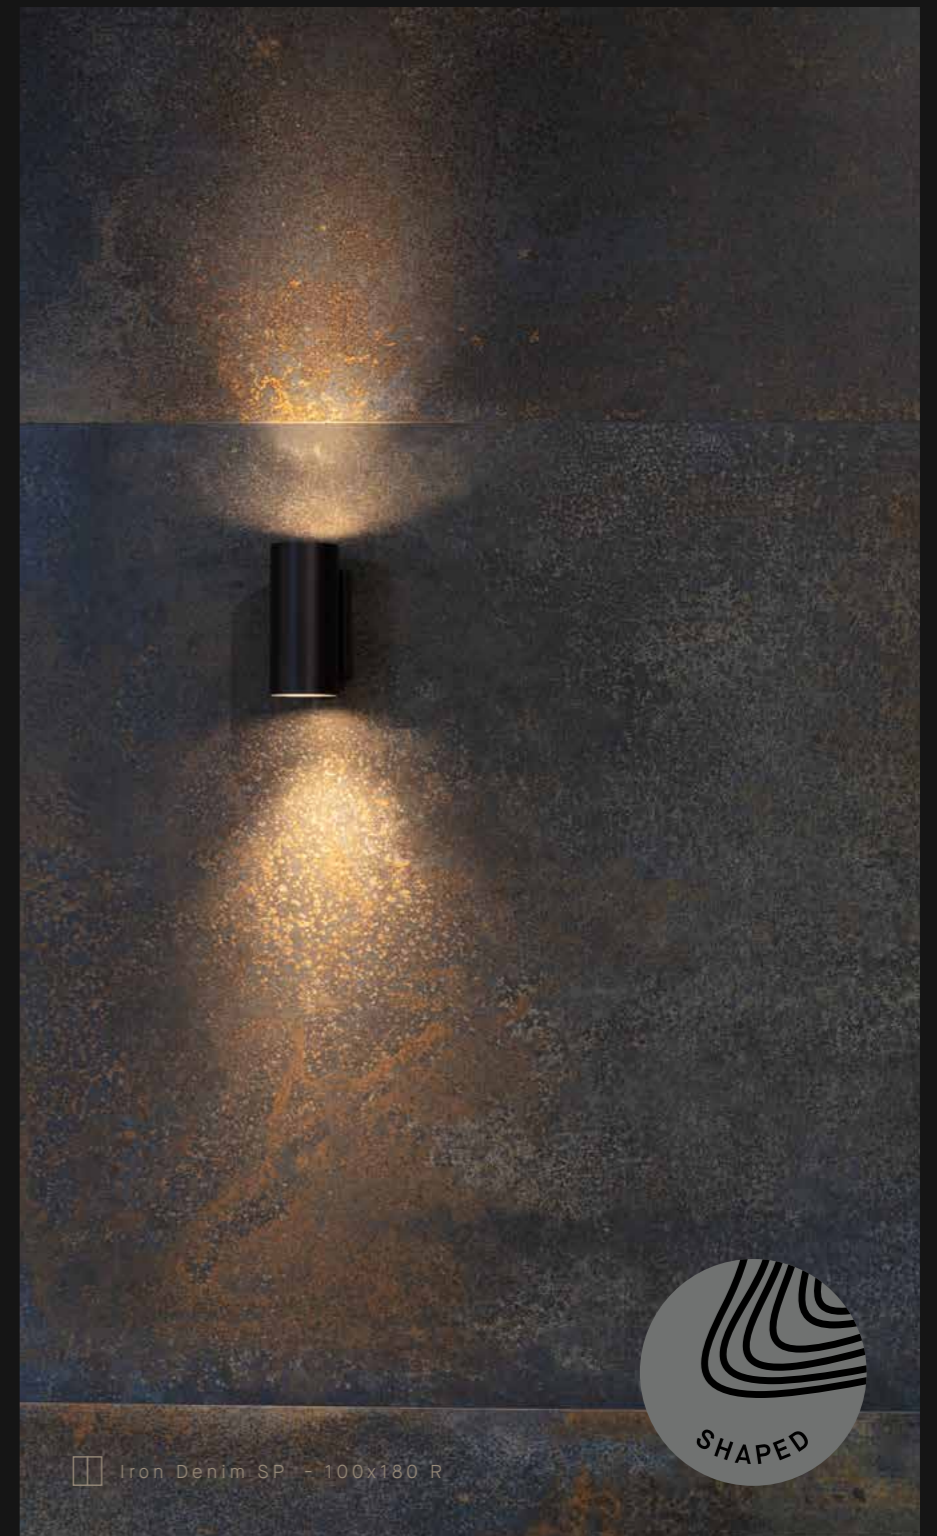

□ Iron Denim SP - 100x180 R □ Iron Denim SP - 100x100 R

□ Iron Denim SP - 100x180 R

IRON is inspired by weathering steel and its metamorphosis, with a unique design further enriched by the application of new 4D Shaped technology. The collection comes in two colours: Denim and Oxide. This first emulates the dark blue tones of new weathering steel with some patches of rust, while Oxide stands out for its copper tones, dotted with small bluish-black patches. Both colours can be used individually to stylish elegant effect or else combined. Iron comes in a 4D TECH 180x100 cm or 100x100 cm format, accompanied by two other 50x100 cm and 24x100 cm formats, conceived to dress up living spaces of all kinds in exquisite modern fashion.