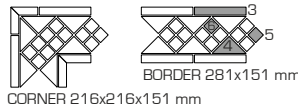

OCTAGON [4416 OCT 14]

OCT 96x96
 DOT 29x29 (3D)
 JOINT 4,0 (mm)

OCTAGON CUSTOMISED COMPOSITIONS

OCT 96x96
 DOT 29x29 (3D)
 JOINT 4,0 (mm)

- 1 - check the colours available in octagon 96x96.
- 2 - choose the dot colour.
- 3, 4, 5, 6, 7 - also inform required colours for the other components.

PORTREE BLACK

96x96
 OCT 96x96
 LOZENGE 96x44x52
 DOT 29x29 (3D)
 JOINT 4,0 (mm)

PORTREE BLUE

96x96
 OCT 96x96
 LOZENGE 96x44x52
 DOT 29x29 (3D)
 JOINT 4,0 (mm)

YORK YELLOW

OCT 96x96
 DOT 29x29 (3D)
 TR1/2 DOT 25x25
 JOINT 4,0 (mm)