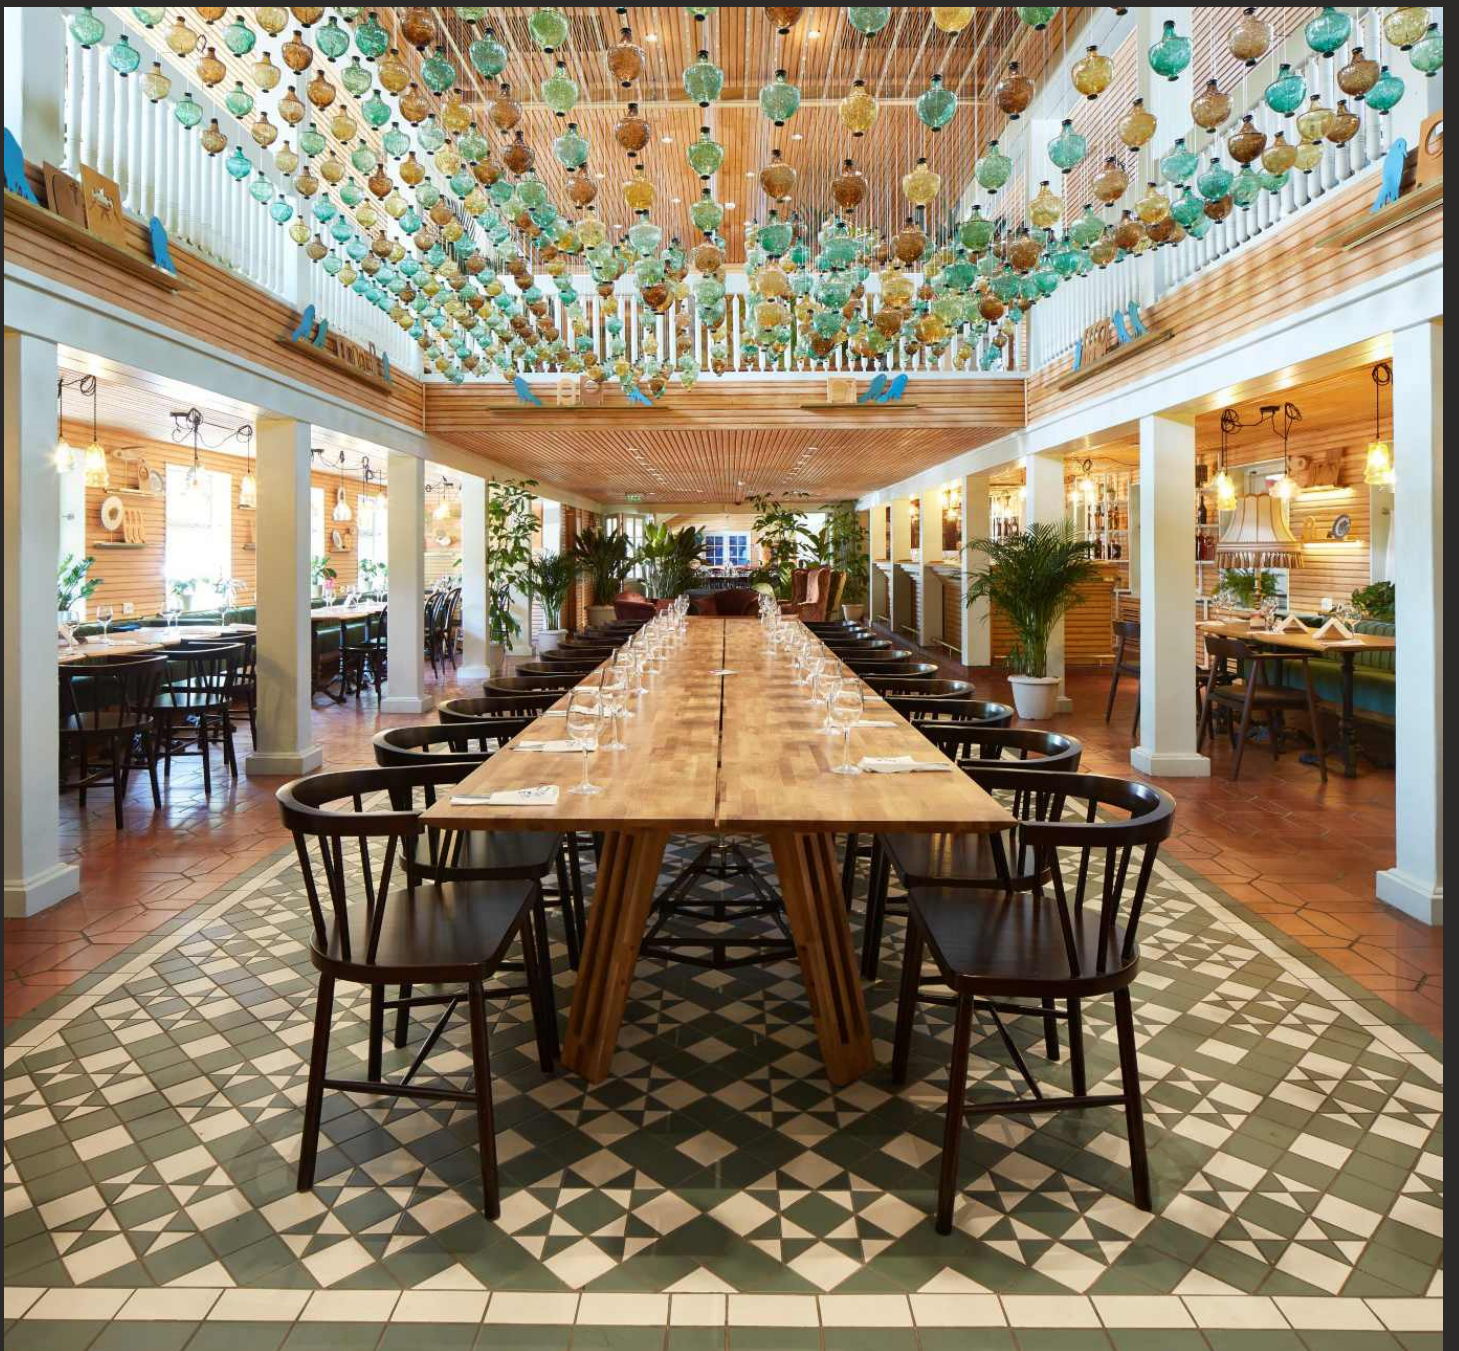

SWANSEA

96x96
 2TR 64x64
 1TR 45x45
 JOINT 2,5 (mm)

CORNER 283x190x194 mm

TURIN

LOZENGE 96x44x52
 DOT 29x29 (3D)
 JOINT 4,0 (mm)

Restaurant Craby Qutaby, Moscow - Russia

Restaurant Pescarus, Bucharest - Romania