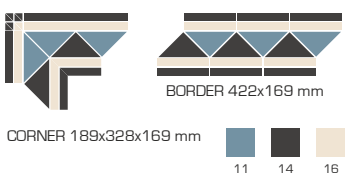

KENSINGTON

KENSINGTON with 1 strip

RICHMOND GREEN

BRUSSELS

KALININGRAD

HENLEY

RICHMOND BLACK

NOTTINGHAM

HENLEY with 2 strips

HONG KONG

KHARKOV

LAXFORD

DOUBLE LAXFORD (GRANADA)

LISBON

LISBON 1 (octagon)

LISBON 2 (octagon)

STIRLING

MUNICH 1

MUNICH 2

BERLIN

BONN

CUBIC YELLOW*

ST. SEPULCHRE

ABERDEEN*

MARVILA YELLOW

MARVILA BLUE

DUBLIN