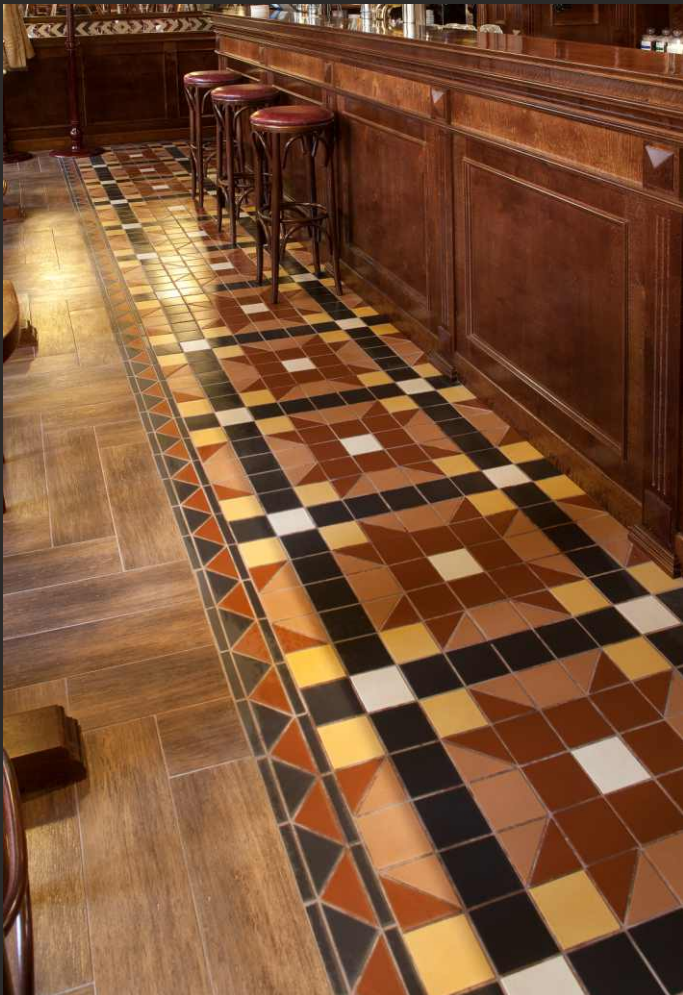

96x96
 4TR 93x93

JOINT 4,0 (mm)

Sc
 Sb

BORDER 429x286 mm

CORNER 359x359x286 mm

13 16 18

Coffee shop La Madrileña, Madrid - Spain

Pub Britannica, Kaliningrad - Russia