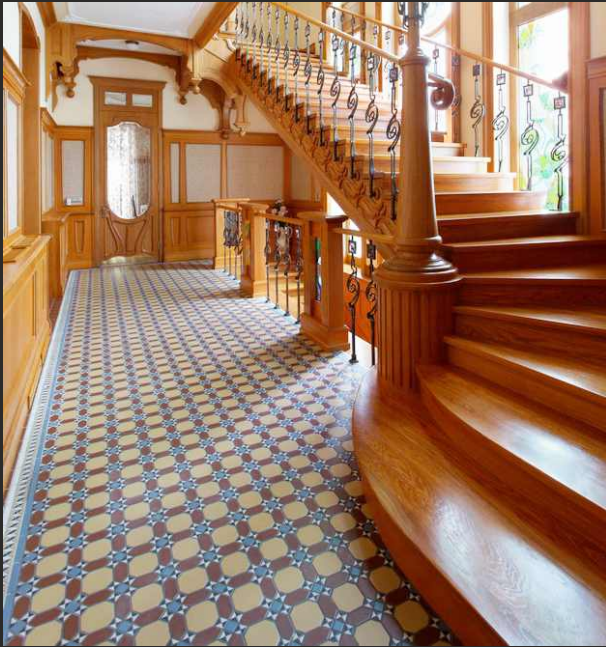

ESTORIL BLUE

* Strips are supplied loose

ESTORIL GREEN

LOZENGE 96x44x52
DOT 29x29 (3D)
TR1/2 DOT 25x25
JOINT 4,0 (mm)

* Strips are supplied loose

Private Residence, Moscow - Russia

Alex-Group Restaurant, Frankfurt - Germany