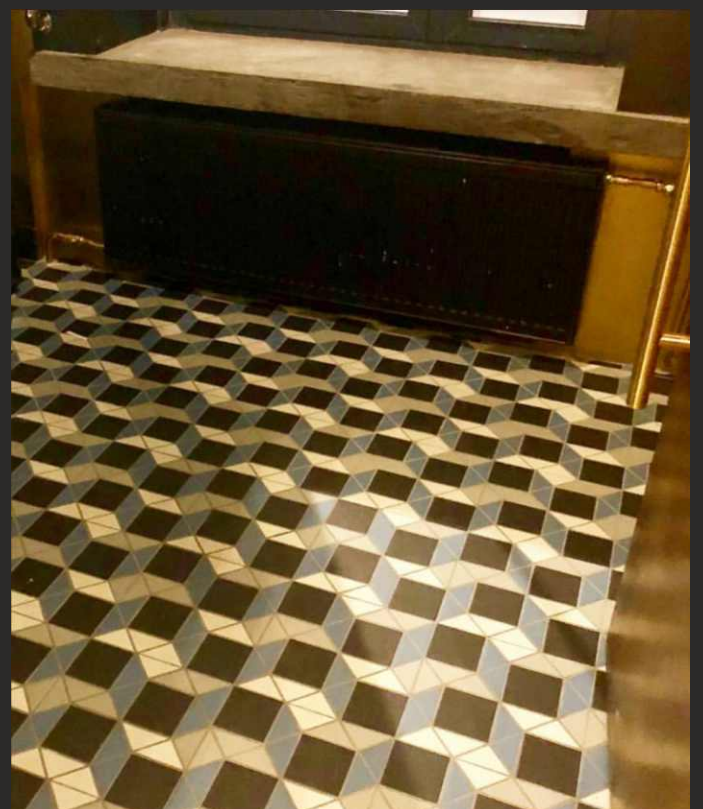

96x96
2TR 64x64

JOINT 4,0 (mm)

BORDER 280x201 mm

CORNER 240x240x201 mm

Private Residence, Moscow - Russia

Private Residence, Moscow - Russia

Restaurant Crabby Outaby, Moscow - Russia

MELROSE